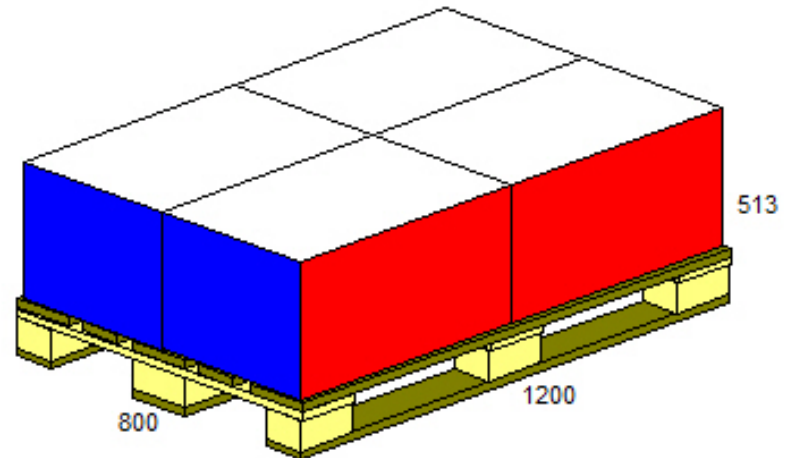

Product Name 2022 modulkasse 4mm  
 Product Code F0201 580x379x347  
 Datafile Name (12-05-2023)  
 Load Ref. 1 C  
 Cube Used 65,6 % 4 Case / Layer  
 Area Used 94,8 % 2 Layer / Load  
 Pallet type EURO 8 Case / Load

	Length	Width	Height	Net	Gross
Case (OD)	588,0	387,0	363,0 mm	0,2000	0,5000 Kg
Product	1176,0	774,0	726,0 mm	1,6000	4,0000 Kg
Load	1200,0	800,0	876,0 mm	4,0000	29,0000 Kg

MC emballage A/S  
 Delta 3 | 8382 Hinnerup  
 Tel. +45 8621 3299  
 www.mcemballage.dk