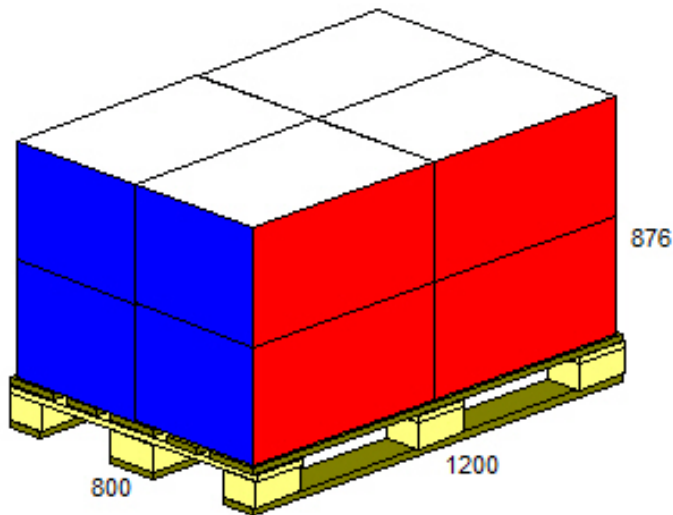

Product Name 2022 modulkasse 4mm  
 Product Code F0201 580x379x347  
 Datafile Name (12-05-2023)  
 Load Ref. 1 C  
 Cube Used 65,6 % 4 Case / Layer  
 Area Used 94,8 % 2 Layer / Load  
 Pallet type EURO 8 Case / Load

	Length	Width	Height	Net	Gross
Case (OD)	588,0	387,0	363,0 mm	0,2000	0,5000 Kg
Product	1176,0	774,0	726,0 mm	1,6000	4,0000 Kg
Load	1200,0	800,0	876,0 mm	4,0000	29,0000 Kg

MC emballage A/S  
 Delta 3 | 8382 Hinnerup  
 Tel. +45 8621 3299  
 www.mcemballage.dk