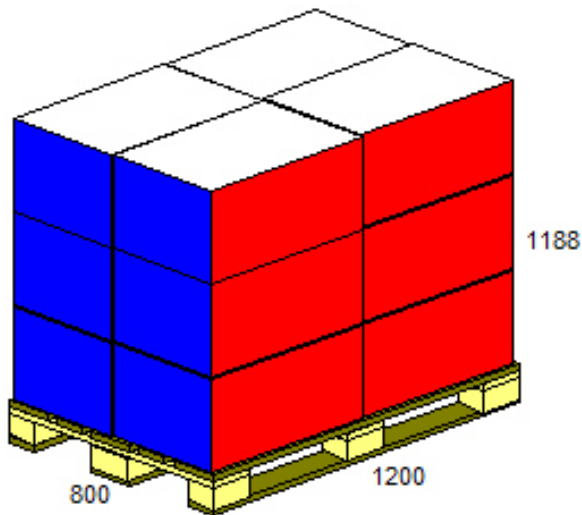

Product Name 20223 modulkasse 4mm
 Product Code F0201 580x379x330
 Datafile Name (12-05-2023)
 Load Ref. 1 C
 Cube Used 93,7 % 4 Case / Layer
 Area Used 94,8 % 3 Layer / Load
 Pallet type EURO 12 Case / Load

| | Length | Width | Height | Net | Gross |
|-----------|--------|-------|-----------|--------|------------|
| Case (OD) | 588,0 | 387,0 | 346,0 mm | 0,2000 | 0,5000 Kg |
| Product | 1176,0 | 774,0 | 1038,0 mm | 2,4000 | 6,0000 Kg |
| Load | 1200,0 | 800,0 | 1188,0 mm | 6,0000 | 31,0000 Kg |