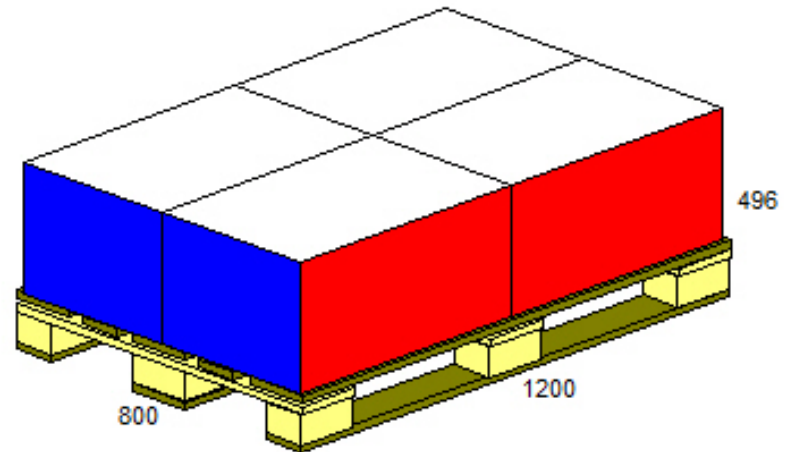

Product Name 20223 modulkasse 4mm
 Product Code F0201 580x379x330
 Datafile Name (12-05-2023)
 Load Ref. 1 C
 Cube Used 93,7 % 4 Case / Layer
 Area Used 94,8 % 3 Layer / Load
 Pallet type EURO 12 Case / Load

| | Length | Width | Height | Net | Gross |
|-----------|--------|-------|-----------|--------|------------|
| Case (OD) | 588,0 | 387,0 | 346,0 mm | 0,2000 | 0,5000 Kg |
| Product | 1176,0 | 774,0 | 1038,0 mm | 2,4000 | 6,0000 Kg |
| Load | 1200,0 | 800,0 | 1188,0 mm | 6,0000 | 31,0000 Kg |