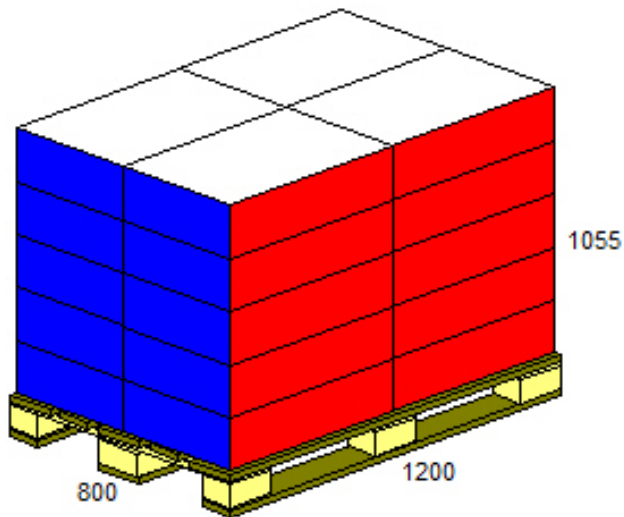

Product Name 20224 modulkasse 4mm
 Product Code F0201 580x379x165
 Datafile Name (12-05-2023)
 Load Ref. 1 C
 Cube Used 81,7 % 4 Case / Layer
 Area Used 94,8 % 5 Layer / Load
 Pallet type EURO 20 Case / Load

	Length	Width	Height	Net	Gross
Case (OD)	588,0	387,0	181,0 mm	0,2000	0,5000 Kg
Product	1176,0	774,0	905,0 mm	4,0000	10,0000 Kg
Load	1200,0	800,0	1055,0 mm	10,0000	35,0000 Kg

MC emballage A/S
 Delta 3 | 8382 Hinnerup
 Tel. +45 8621 3299
 www.mcemballage.dk