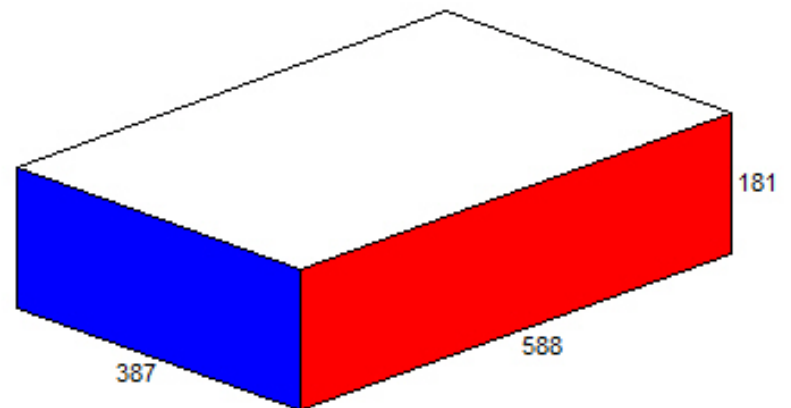

Product Name 20224 modulkasse 4mm
 Product Code F0201 580x379x165
 Datafile Name (12-05-2023)
 Load Ref. 1 C
 Cube Used 81,7 % 4 Case / Layer
 Area Used 94,8 % 5 Layer / Load
 Pallet type EURO 20 Case / Load

	Length	Width	Height	Net	Gross
Case (OD)	588,0	387,0	181,0 mm	0,2000	0,5000 Kg
Product	1176,0	774,0	905,0 mm	4,0000	10,0000 Kg
Load	1200,0	800,0	1055,0 mm	10,0000	35,0000 Kg

MC emballage A/S
 Delta 3 | 8382 Hinnerup
 Tel. +45 8621 3299
 www.mcemballage.dk