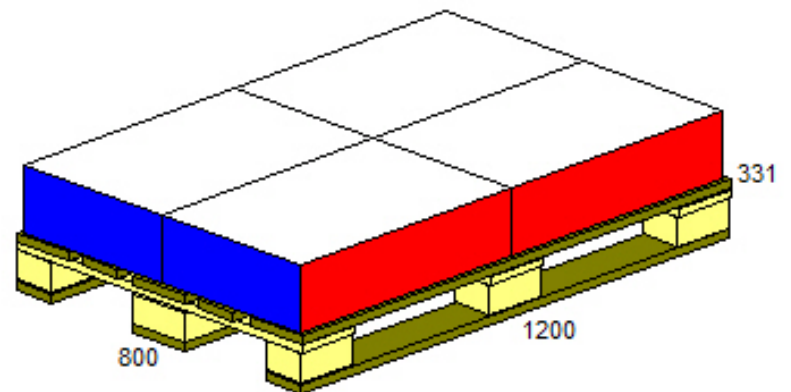

Product Name 20224 modulkasse 4mm
 Product Code F0201 580x379x165
 Datafile Name (12-05-2023)
 Load Ref. 1 C
 Cube Used 81,7 % 4 Case / Layer
 Area Used 94,8 % 5 Layer / Load
 Pallet type EURO 20 Case / Load

	Length	Width	Height	Net	Gross
Case (OD)	588,0	387,0	181,0 mm	0,2000	0,5000 Kg
Product	1176,0	774,0	905,0 mm	4,0000	10,0000 Kg
Load	1200,0	800,0	1055,0 mm	10,0000	35,0000 Kg

MC emballage A/S
 Delta 3 | 8382 Hinnerup
 Tel. +45 8621 3299
 www.mcemballage.dk