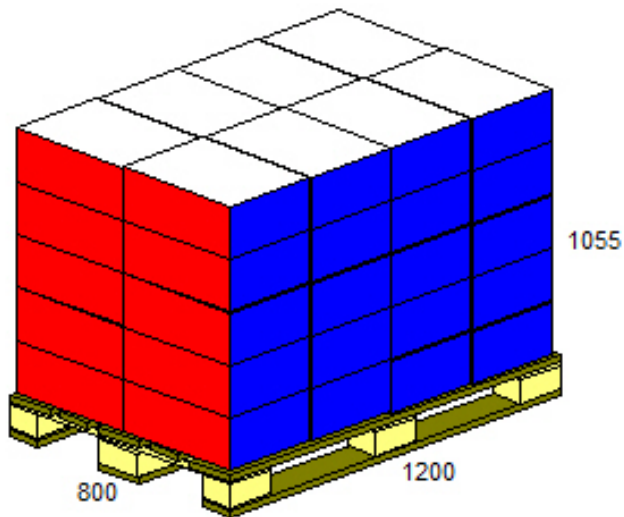

Product Name 20424 modulkasse 4mm
 Product Code F0201 379x284x165
 Datafile Name (12-05-2023)
 Load Ref. 1 C
 Cube Used 81,2 % 8 Case / Layer
 Area Used 94,2 % 5 Layer / Load
 Pallet type EURO 40 Case / Load

	Length	Width	Height	Net	Gross
Case (OD)	387,0	292,0	181,0 mm	0,2000	0,5000 Kg
Product	1168,0	774,0	905,0 mm	8,0000	20,0000 Kg
Load	1200,0	800,0	1055,0 mm	20,0000	45,0000 Kg

MC emballage A/S
 Delta 3 | 8382 Hinnerup
 Tel. +45 8621 3299
 www.mcemballage.dk