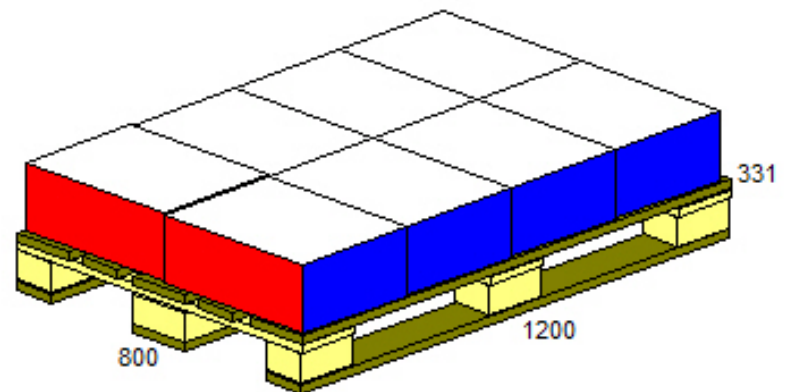

Product Name 20424 modulkasse 4mm
 Product Code F0201 379x284x165
 Datafile Name (12-05-2023)
 Load Ref. 1 C
 Cube Used 81,2 % 8 Case / Layer
 Area Used 94,2 % 5 Layer / Load
 Pallet type EURO 40 Case / Load

	Length	Width	Height	Net	Gross
Case (OD)	387,0	292,0	181,0 mm	0,2000	0,5000 Kg
Product	1168,0	774,0	905,0 mm	8,0000	20,0000 Kg
Load	1200,0	800,0	1055,0 mm	20,0000	45,0000 Kg

MC emballage A/S
 Delta 3 | 8382 Hinnerup
 Tel. +45 8621 3299
 www.mcemballage.dk