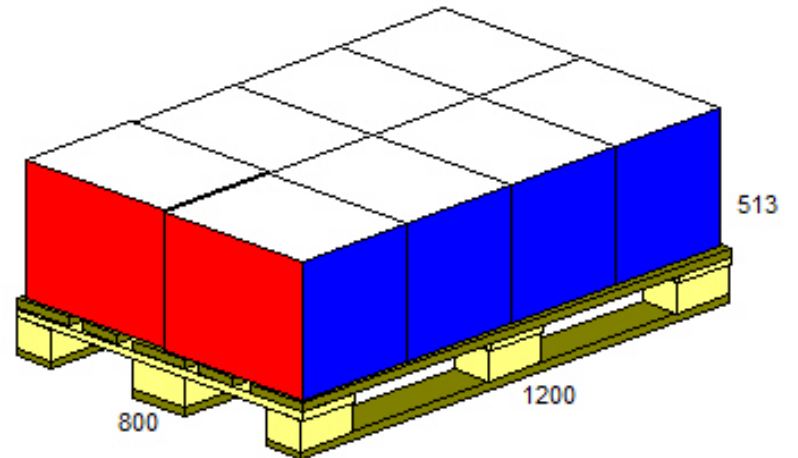

Product Name 20422 modulkasse 4mm
 Product Code F0201 379x284x347
 Datafile Name (12-05-2023)
 Load Ref. 1 C
 Cube Used 65,1 % 8 Case / Layer
 Area Used 94,2 % 2 Layer / Load
 Pallet type EURO 16 Case / Load

	Length	Width	Height	Net	Gross
Case (OD)	387,0	292,0	363,0 mm	0,2000	0,5000 Kg
Product	1168,0	774,0	726,0 mm	3,2000	8,0000 Kg
Load	1200,0	800,0	876,0 mm	8,0000	33,0000 Kg

MC emballage A/S
 Delta 3 | 8382 Hinnerup
 Tel. +45 8621 3299
 www.mcemballage.dk