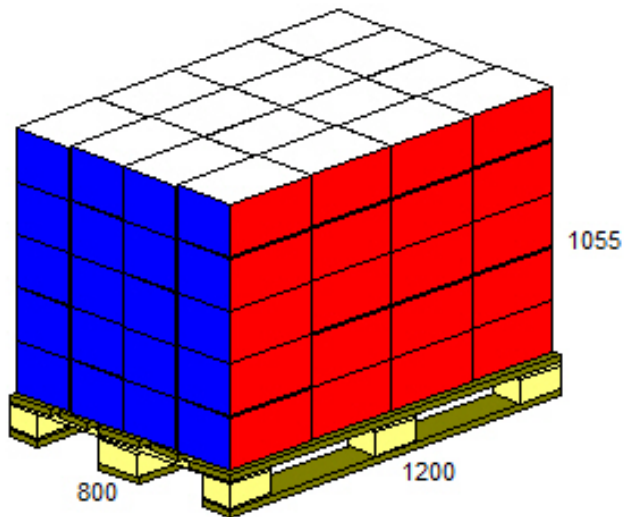

Product Name 20444 modulkasse 4mm
 Product Code F0201 284x185x165
 Datafile Name (12-05-2023)
 Load Ref. 1 C
 Cube Used 81,0 % 16 Case / Layer
 Area Used 93,9 % 5 Layer / Load
 Pallet type EURO 80 Case / Load

	Length	Width	Height	Net	Gross
Case (OD)	292,0	193,0	181,0 mm	0,2000	0,5000 Kg
Product	1168,0	772,0	905,0 mm	16,0000	40,0000 Kg
Load	1200,0	800,0	1055,0 mm	40,0000	65,0000 Kg

MC emballage A/S
 Delta 3 | 8382 Hinnerup
 Tel. +45 8621 3299
 www.mcemballage.dk