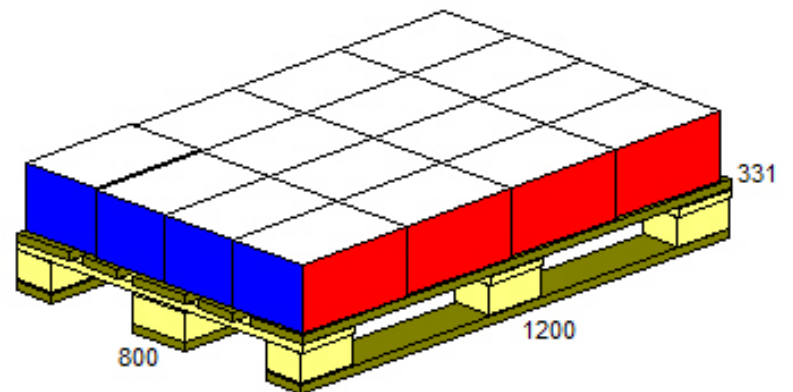

Product Name 20444 modulkasse 4mm
 Product Code F0201 284x185x165
 Datafile Name (12-05-2023)
 Load Ref. 1 C
 Cube Used 81,0 % 16 Case / Layer
 Area Used 93,9 % 5 Layer / Load
 Pallet type EURO 80 Case / Load

	Length	Width	Height	Net	Gross
Case (OD)	292,0	193,0	181,0 mm	0,2000	0,5000 Kg
Product	1168,0	772,0	905,0 mm	16,0000	40,0000 Kg
Load	1200,0	800,0	1055,0 mm	40,0000	65,0000 Kg

MC emballage A/S
 Delta 3 | 8382 Hinnerup
 Tel. +45 8621 3299
 www.mcemballage.dk